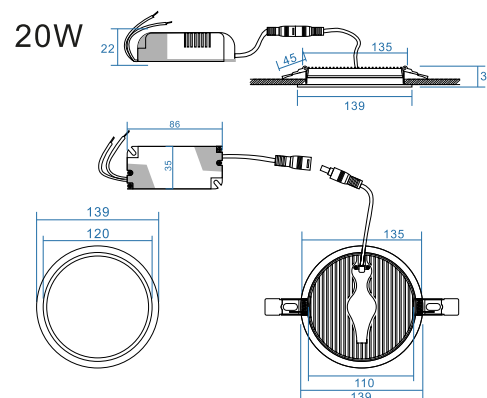

Eye Protection provided by milky Frosted Diffuser

Durable thermally conductive Aluminum housing & External Driver

P.F > 0.9 & Life > 30,000 Hrs

OPENING/BEAM

High efficiency Ra>80 LED .

Model:	Domo
Format:	Round
Location:	Interior
Wattage:	20W
Materials:	Aluminum
Led Color:	3000/4000/6000K
Product Dimension:	Φ140mm
Cut-Out size:	Φ130mm
IP Code:	20
Fixation:	Recessed
CRI :	80
Lumen Output:	2000LM
Frequency:	50/60 Hz
Beam Angle:	L°

DIMENSION DRAW

INDOOR